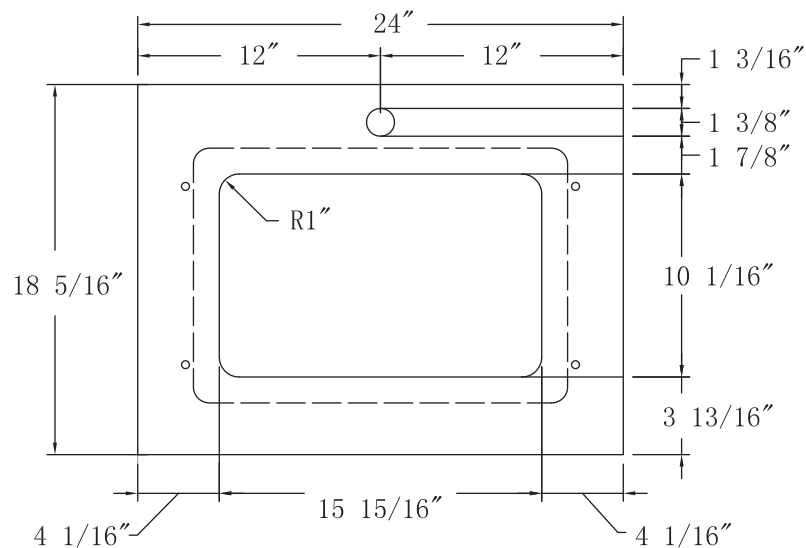

SPECIFICATIONS / TECHNICAL DATA

SINTERED STONE TOP

SINGLE SINK

24"

ATTENTION! Dimensions may vary by up to 3/8". It is highly recommended to pull all dimensions of actual model for installation and measuring purposes.

MODEL# SS24