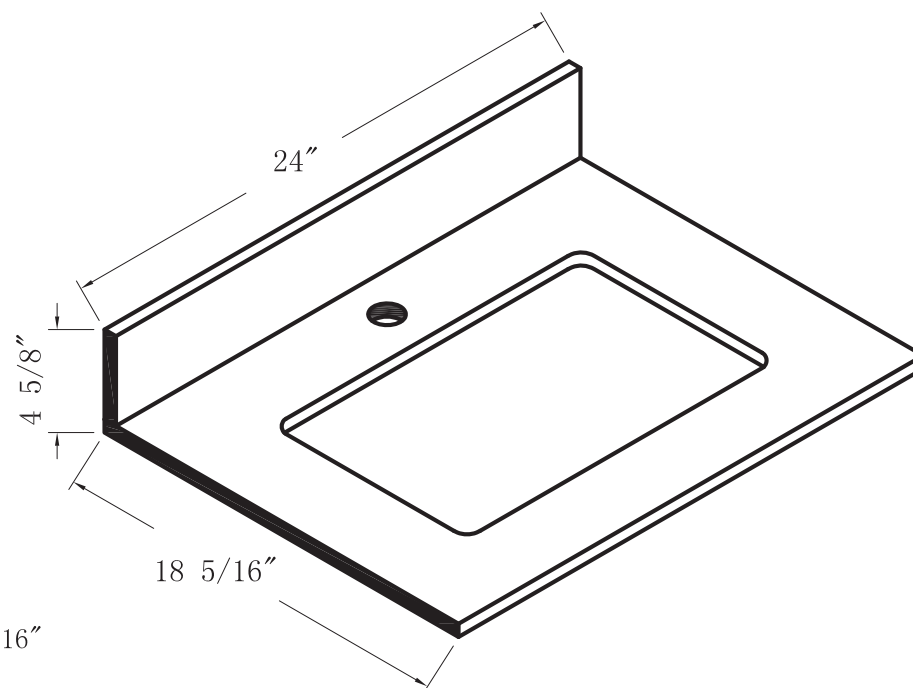

SPECIFICATIONS / TECHNICAL DATA

SINTERED STONE TOP

SINGLE SINK

24"

ATTENTION! Dimensions may vary by up to 3/8". It is highly recommended to pull all dimensions of actual model for installation and measuring purposes.

MODEL# SS24